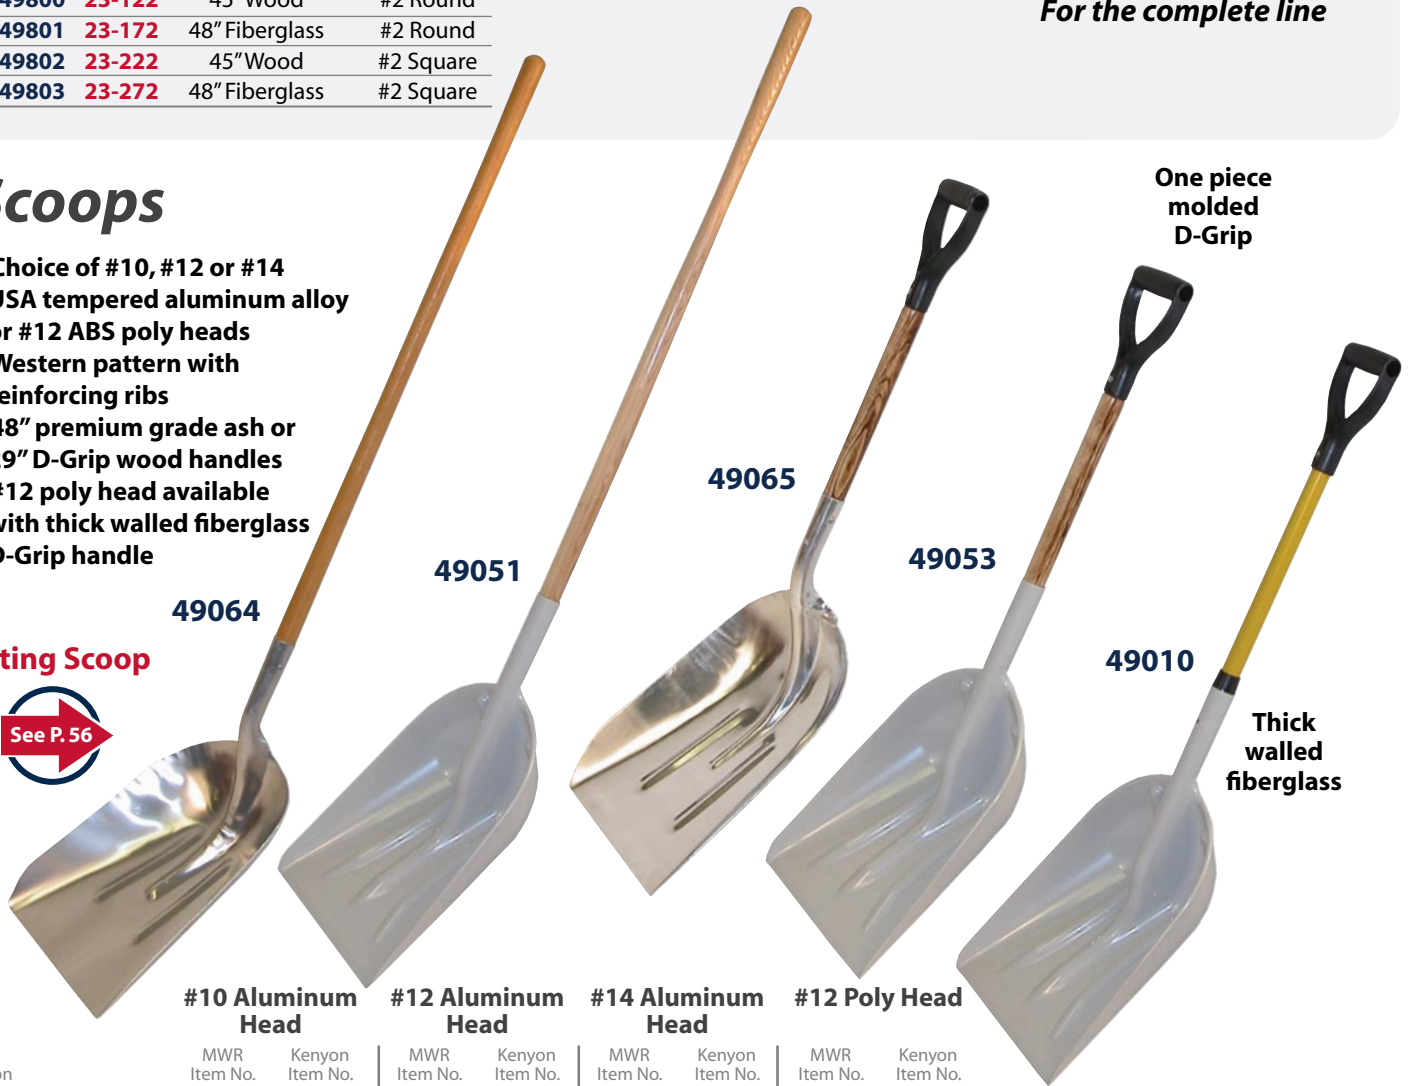

HomeScaper

- 16 gauge tempered steel heads
- Wood reinforcing core at head-to-handle connection
- Rolled step
- Riveted connection
- 48" fiberglass or 45" wood handles

MWR Item No.	Kenyon Item No.	Handle Type	Head Type
49800	23-122	45" Wood	#2 Round
49801	23-172	48" Fiberglass	#2 Round
49802	23-222	45" Wood	#2 Square
49803	23-272	48" Fiberglass	#2 Square

HomeScaper

For the complete line

Scoops

- Choice of #10, #12 or #14 USA tempered aluminum alloy or #12 ABS poly heads
- Western pattern with reinforcing ribs
- 48" premium grade ash or 29" D-Grip wood handles
- #12 poly head available with thick walled fiberglass D-Grip handle

One piece molded D-Grip

Thick walled fiberglass

Sifting Scoop

Description	#10 Aluminum Head		#12 Aluminum Head		#14 Aluminum Head		#12 Poly Head	
	MWR Item No.	Kenyon Item No.	MWR Item No.	Kenyon Item No.	MWR Item No.	Kenyon Item No.	MWR Item No.	Kenyon Item No.
48" Wood Handle	49061	28-121	49064	28-122	49066	28-124	49051	28-722
29" Wood D-Grip Handle	49063	28-131	49065	28-132	49067	28-134	49053	28-732
29" Fiberglass D-Grip Handle	-	-	-	-	-	-	49010	-