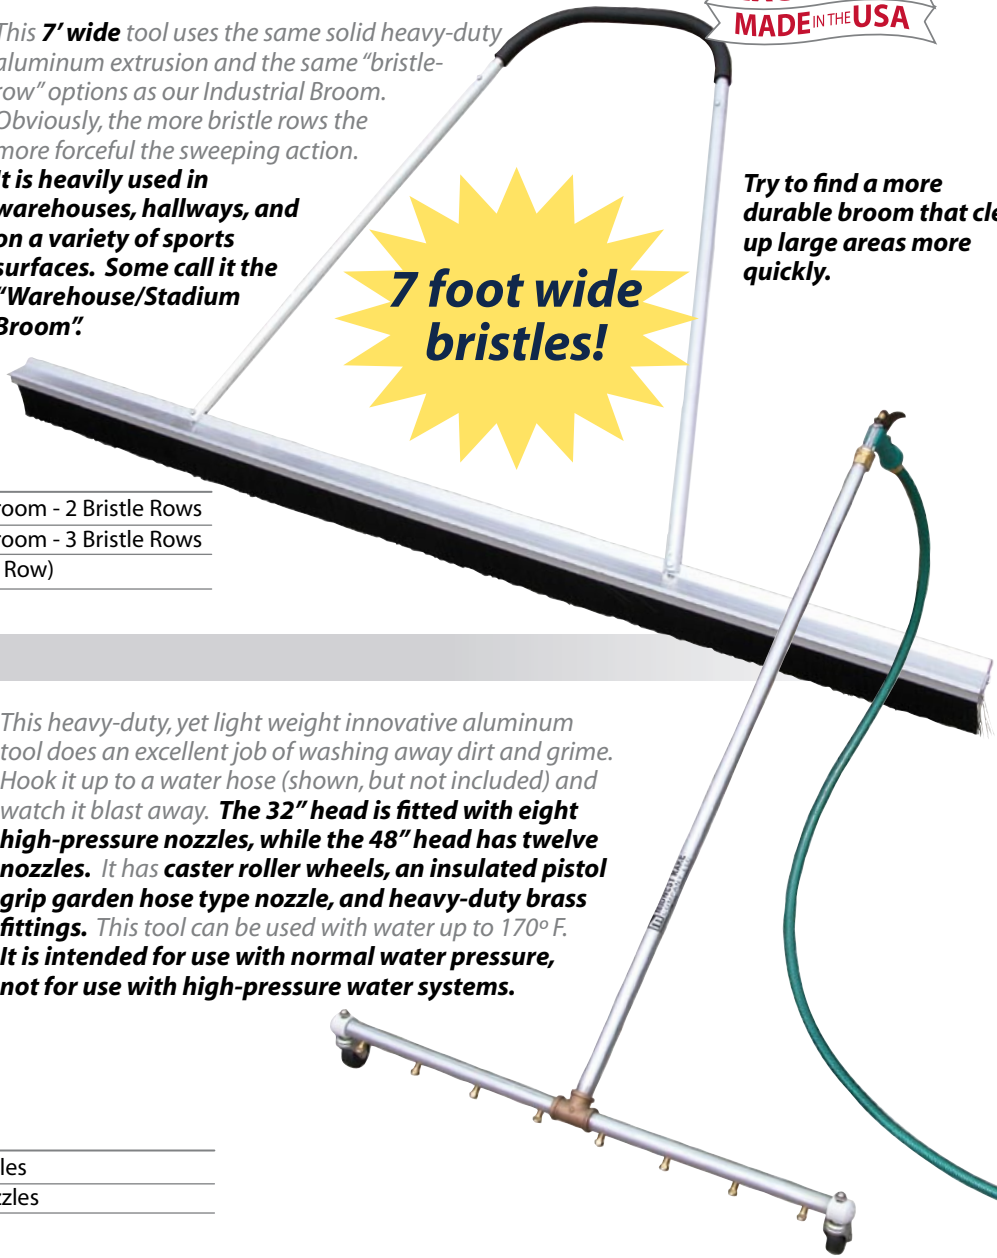

Steel Wire Brooms

We offer two styles of steel wire brooms. These brooms are excellent for aggressive scrubbing and cleaning. Choose from either the **16" Round-Wire Broom** or the **most aggressive 12" Flat-Wire Broom**. These two brooms come with either an ergonomic 60" powder-coated aluminum handle or a straight 60" powder-coated aluminum handle and our **super-strong, unique gusset bracing system**. The heads by themselves are also available. **Trim length is 3-3/4" on round wire and 5" on flat wire.**

MWR Item No.	Description
47015	12" Flat Steel Wire - Blue Ergonomic Handle
47016	16" Round Steel Wire - Blue Ergonomic Handle
47025	12" Flat Steel Wire - Yellow Ergonomic Handle
47026	16" Round Steel Wire - Yellow Ergonomic Handle
47035	12" Flat Steel Wire - Yellow Straight Handle
47036	16" Round Steel Wire - Yellow Straight Handle

Monster Warehouse Broom

This **7' wide** tool uses the same solid heavy-duty aluminum extrusion and the same "bristle-row" options as our Industrial Broom. Obviously, the more bristle rows the more forceful the sweeping action.

It is heavily used in warehouses, hallways, and on a variety of sports surfaces. Some call it the "Warehouse/Stadium Broom".

**EXCLUSIVE
MADE IN THE USA**

**7 foot wide
bristles!**

Try to find a more durable broom that cleans up large areas more quickly.

MWR Item No.	Description
82084	Monster Warehouse Broom - 2 Bristle Rows
83084	Monster Warehouse Broom - 3 Bristle Rows
SP50067	Replacement Bristle (1 Row)

Water Broom