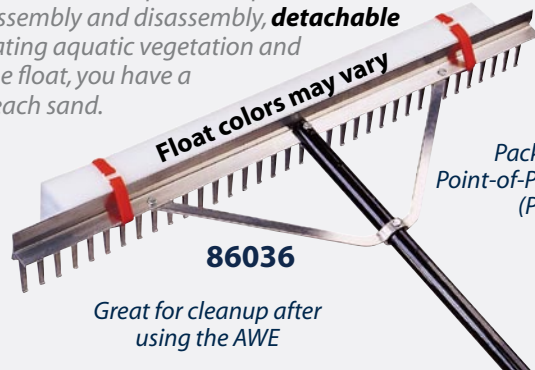

Lake & Pond Weed Maintenance

The AWE

EXCLUSIVE

The Aquatic Weed Eradicator, exclusive to Midwest Rake Company, is the most effective bottom-cutting weed removal tool available on the market. No need for dangerous and expensive chemicals; this tool removes weeds at their source. With a reinforced 28" serrated cutting blade, you don't have to worry about the blades bending under a heavy load of weeds.

Simply an AWESome tool!

87028

- Environmentally safe
- 28" double-edged braced and serrated steel cutting blade encased in an aluminum frame
- 11' 2-piece rust proof powder-coated aluminum handle
- Pushpin splice for easy assembly/disassembly
- Additional extension sections available (Item #87033)
- Comes in POP (point-of-purchase) packaging

Packaged in Point-of-Purchase (POP) Box

1 Simply skim the AWE across the water and let it sink.

2 Retrieve in a short push-pull action.

3 Drop the weeds off.

"Dual Purpose" Lake Rake

This 36" wide aluminum rake comes with an 11', two-piece rust proof

powder-coated aluminum handle with pushpin splice for easy assembly and disassembly, detachable polyethylene float and a 50' length of rope. Use it to skim floating aquatic vegetation and algae from the water. By shortening the handle and removing the float, you have a professional-grade landscaping rake, excellent for dressing beach sand.