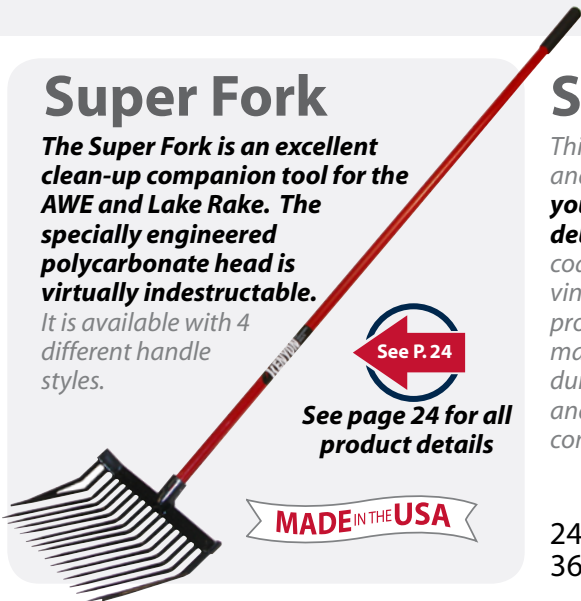

Lake & Pond Weed Maintenance

The AWE

EXCLUSIVE

The Aquatic Weed Eradicator, exclusive to Midwest Rake Company, is the most effective bottom-cutting weed removal tool available on the market. No need for dangerous and expensive chemicals; this tool removes weeds at their source. With a reinforced 28" serrated cutting blade, you don't have to worry about the blades bending under a heavy load of weeds.

powder-coated aluminum handle with pushpin splice for easy assembly and disassembly, detachable polyethylene float and a 50' length of rope. Use it to skim floating aquatic vegetation and algae from the water. By shortening the handle and removing the float, you have a professional-grade landscaping rake, excellent for dressing beach sand.

86036

Great for cleanup after using the AWE

Packaged in Point-of-Purchase (POP) Box

Super Fork

The Super Fork is an excellent clean-up companion tool for the AWE and Lake Rake. The specially engineered polycarbonate head is virtually indestructible.

It is available with 4 different handle styles.

See page 24 for all product details

MADE IN THE USA

Screening Rake

This rake is specially designed for grading and screening. It is an excellent tool when you need to sift or screen stones and debris from the beach. Its 66" powder-coated aluminum handle with 6" non-slip vinyl grip and strong wrap-around bracing provide for maximum durability and comfort.