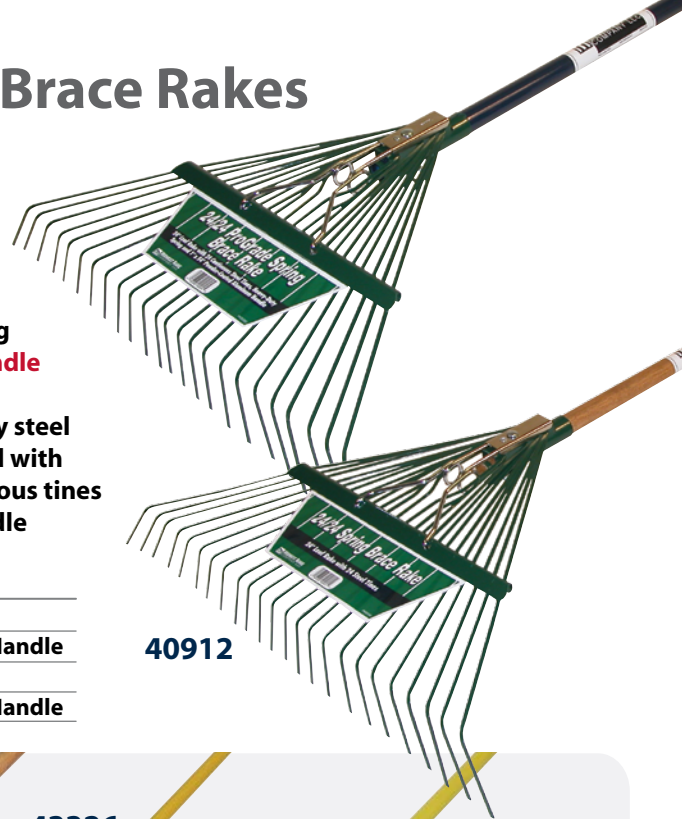

ProGrade & Heavy-Duty Spring Brace Rakes

No more broken handles... no more heads that fall off.

ProGrade

- Oversized heavy-duty spring
- Large 1" diameter handle
- **54" powder-coated aluminum handle with 6" vinyl grip**
- **Bolted through head-to-handle connection**
- 24" head with 24 heavy-duty steel continuous tines or 18" head with 18 heavy-duty steel continuous tines

40924

Heavy-Duty

- Oversized heavy-duty spring
- **Bolted through head-to-handle connection**
- 24" head with 24 heavy-duty steel continuous tines or 18" head with 18 heavy-duty steel continuous tines
- 15/16" x 54" hardwood handle

40912

MWR Item No.	Description
40912	24/24 Heavy-Duty Spring Brace Rake, Wood Handle
40924	24/24 ProGrade Spring Brace Rake, Powder-Coated Aluminum Handle
40932	18/18 Heavy-Duty Spring Brace Rake, Wood Handle
40936	18/18 ProGrade Spring Brace Rake, Powder-Coated Aluminum Handle

Pro-Flex Rakes

For raking and thatching in thick turf or hard clay soil base, nothing beats Kenyon's Pro-Flex line. And now, nothing beats Pro-Flex selection! **Choose from a handy 8" shrub rake, an all-purpose 18" rake and a large 24" rake designed for big lawn clean-up jobs.** All feature professional bowl shaped heads for easy pick-up, gathering and clean-up. **Zinc plated tines molded directly into the engineered polymer base eliminates tine pull out and loss due to weather aging or rough use.**