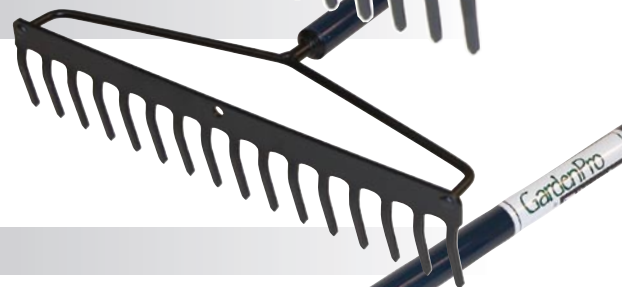

The GardenPro Collection

These tools are heavy-duty, long lasting tools. They come with a 60" blue powder-coated aluminum handle, 6" non-slip vinyl grip, and our exclusive steel plug, which is riveted through after being press-fit into the handle. The loop hoe is also available with a painted hardwood handle and aluminum sleeve.

Combo Tool **EXCLUSIVE** 42103

A Midwest Rake exclusive "must have" tool design! This tool combines the 3 Prong Cultivator with the Loop Hoe. The perfect tool for weeding and cultivating. Loop hoe replacement blade is available (SP10129).

Level Head Rake 40020

This is a favorite in the garden. Sturdy welded steel constructed 16" head. (This rake comes with a 66" powder-coated aluminum handle)

Bow Rake 42316

This 17" Bow Rake head is made with sturdy welded steel construction.

Loop Hoe

Makes light work of regular maintenance in the garden. The double knife edge rocks back and forth with a push/pull motion. Excellent for cultivating, aerating and weeding. The blade is also replaceable.